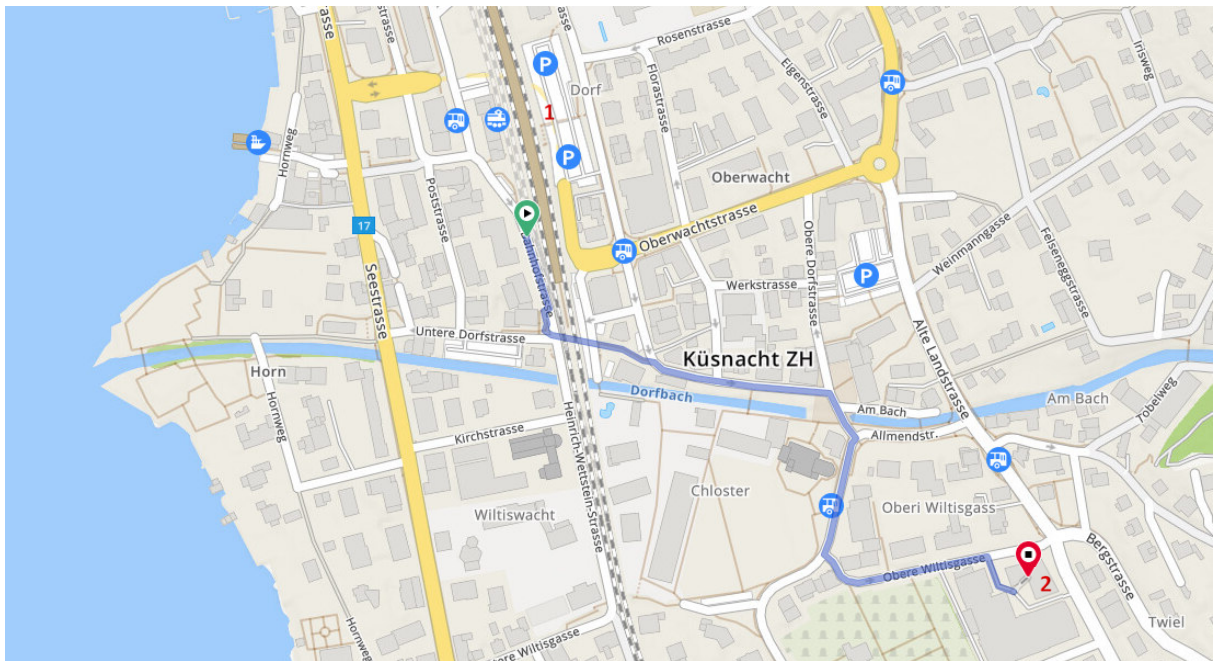

PAICOLEX

TRUST MANAGEMENT AG

Directions to Obere Wiltisgasse 52, 8700 Küsnacht

By train

For buying tickets select postal code "8700" for Küsnacht.

Direct trains

from **Zürich Mainstation:** S16 and S6 (every 15 minutes, journey 12 minutes)
 from **Zürich Airport:** S16 (journey 24 minutes)

Leave train at **KÜSNACHT**

(do NOT leave train at Küsnacht Goldbach, this is one station too early)

1	Main Station: Kuesnacht ZH
2	Paicolex at Obere Wiltisgasse 52, Kuesnacht

By car

Navigation: Obere Wiltisgasse 52, 8700 Küsnacht / 47.31606, 8.58578

Visitors' Parking Lots - No. 36 & No. 37

Please park in these 2 reserved lots only.